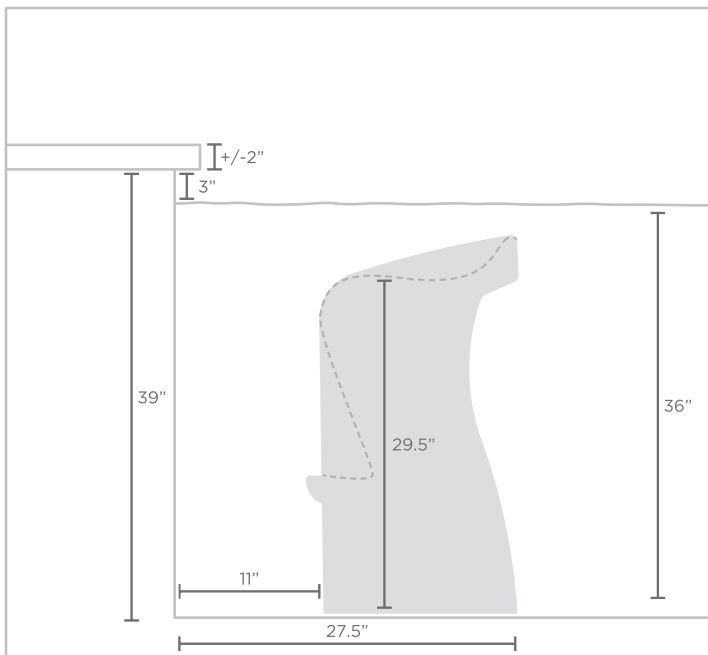

SIGNATURE

BARSTOOL

FEATURES

- Designed for in-pool or on-deck use
- Designed for 36-52 in | 92-132 cm water depths
- Perfect for residential or commercial settings
- Built to withstand sun, weather, and chemicals of any pool or outdoor environment
- Compatible with all pool types, including vinyl
- Crafted from a high-quality, UV20 rated resin, color stabilized for up to 20,000 hours of direct sunlight
- Easily adjustable feet for leveling on any surface
- No assembly required
- Available in multiple colors

SPECIFICATIONS

Overall Length: 18 in | 46 cm
Overall Width: 18 in | 46 cm
Overall Height: 33 in | 84 cm

Seat Height: 29.5 in | 75 cm
Weight: 29 lbs | 13 kg

SIGNATURE

BARSTOOL

WATER DEPTH

- The Signature Barstool works in any depth
- Can be repositioned as often as desired
- To learn more about water depth, visit ledgeloungers.com/faqs

LAYOUT SUGGESTIONS

- The guidelines below are suggested when using your pools ledge or coping with the Barstool

BARSTOOL FULLY SUBMERGED

SIGNATURE

BARSTOOL COUNTER HEIGHT

FEATURES

- Designed for in-pool or on-deck use
- Designed for 36-52 in | 92-132 cm water depths
- Perfect for residential or commercial settings
- Built to withstand sun, weather, and chemicals of any pool or outdoor environment
- Compatible with all pool types, including vinyl
- Crafted from a high-quality, UV20 rated resin, color stabilized for up to 20,000 hours of direct sunlight
- Easily adjustable feet for leveling on any surface
- No assembly required
- Available in multiple colors

SPECIFICATIONS

Overall Length: 18 in | 46 cm
Overall Width: 18 in | 46 cm
Overall Height: 33 in | 84 cm

Seat Height: 29.5 in | 75 cm
Weight: 29 lbs | 13 kg

SIGNATURE

BARSTOOL COUNTER HEIGHT

WATER DEPTH

- The Signature Barstool Counter Height works in any depth
- Can be repositioned as often as desired
- To learn more about water depth, visit ledgeloungers.com/faqs