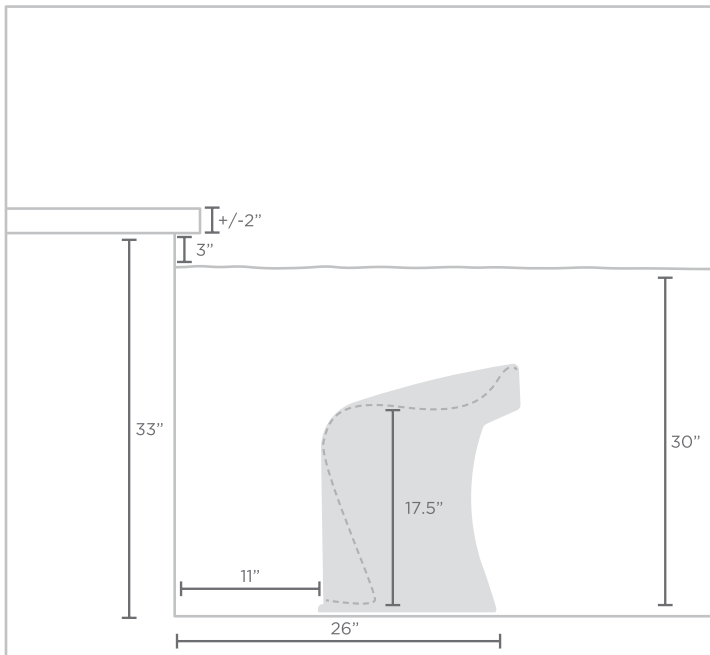

SPECIFICATIONS

Overall Length: 18 in | 46 cm
Overall Width: 18 in | 46 cm
Overall Height: 33 in | 84 cm

Seat Height: 29.5 in | 75 cm
Weight: 29 lbs | 13 kg

SIGNATURE

BARSTOOL

WATER DEPTH

- The Signature Barstool works in any depth
- Can be repositioned as often as desired
- To learn more about water depth, visit ledgeloungers.com/faqs

LAYOUT SUGGESTIONS

- The guidelines below are suggested when using your pools ledge or coping with the Barstool

BARSTOOL FULLY SUBMERGED

SIGNATURE

BARSTOOL COUNTER HEIGHT

FEATURES

- Designed for in-pool or on-deck use
- Designed for 36-52 in | 92-132 cm water depths
- Perfect for residential or commercial settings
- Built to withstand sun, weather, and chemicals of any pool or outdoor environment
- Compatible with all pool types, including vinyl
- Crafted from a high-quality, UV20 rated resin, color stabilized for up to 20,000 hours of direct sunlight
- Easily adjustable feet for leveling on any surface
- No assembly required
- Available in multiple colors

SPECIFICATIONS

Overall Length: 18 in | 46 cm
Overall Width: 18 in | 46 cm
Overall Height: 33 in | 84 cm

Seat Height: 29.5 in | 75 cm
Weight: 29 lbs | 13 kg

SIGNATURE

BARSTOOL COUNTER HEIGHT

WATER DEPTH

- The Signature Barstool Counter Height works in any depth
- Can be repositioned as often as desired
- To learn more about water depth, visit ledgeloungers.com/faqs

LAYOUT SUGGESTIONS

- The guidelines below are suggested when using your pools ledge or coping with the Barstool

BARSTOOL COUNTER HEIGHT FULLY SUBMERGED